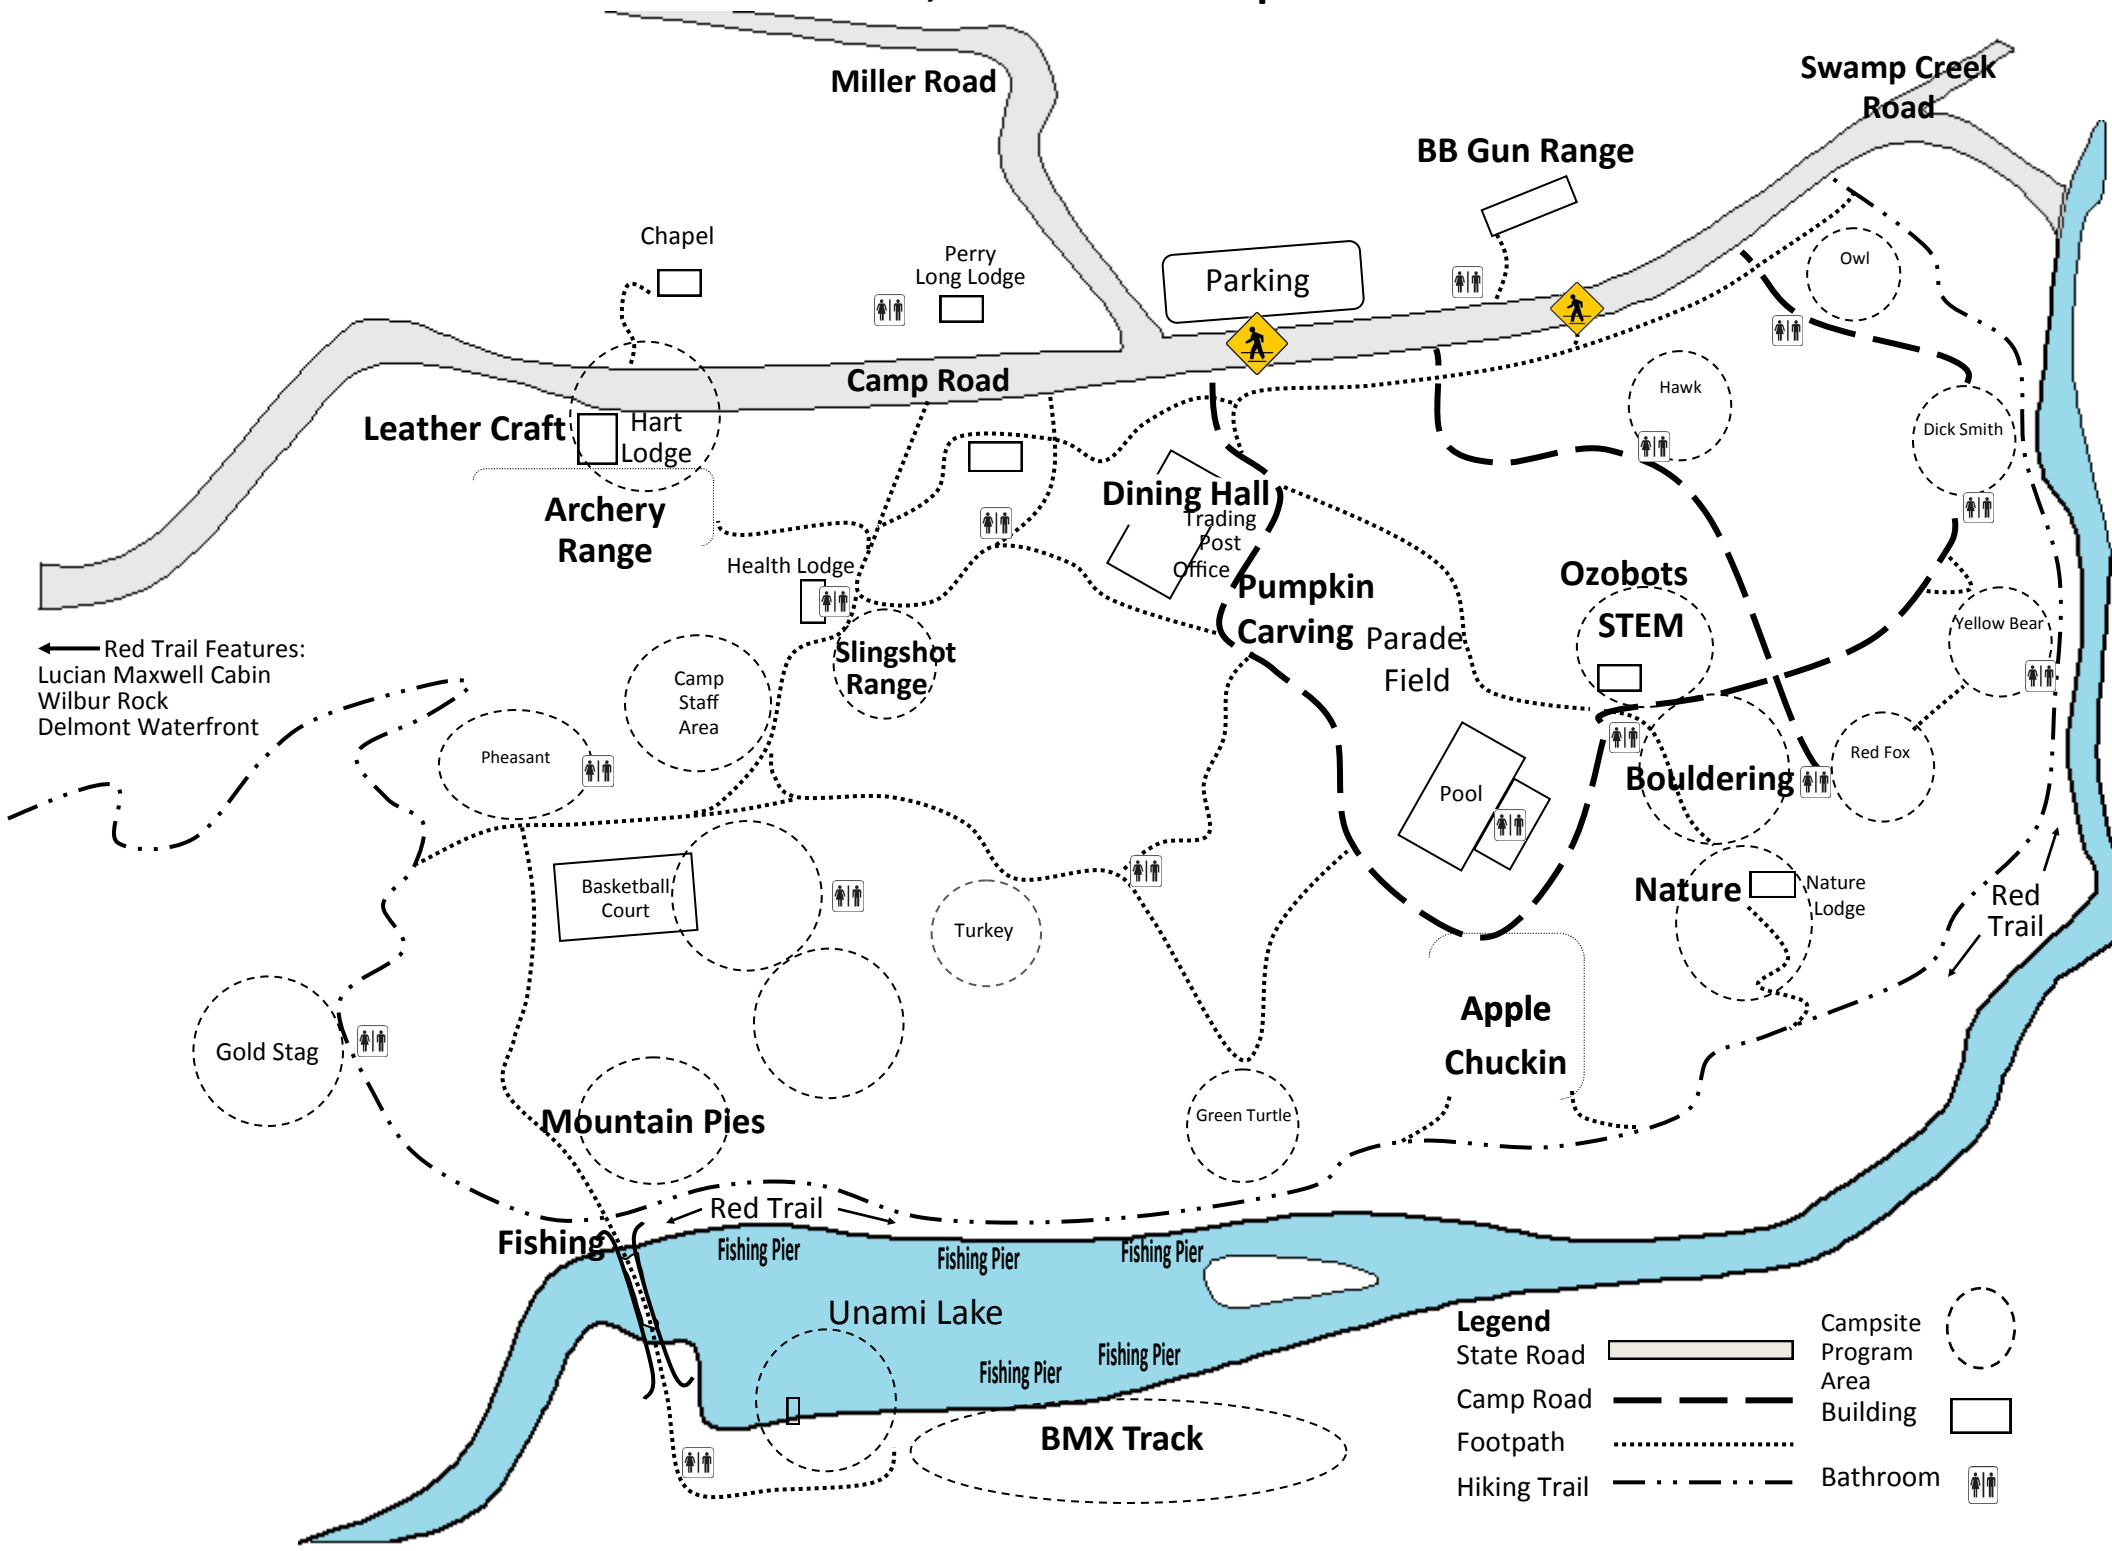

← Red Trail Features:  
 Lucian Maxwell Cabin  
 Wilbur Rock  
 Delmont Waterfront

- Legend**
- State Road
  - Camp Road
  - Footpath
  - Hiking Trail
  - Campsite
  - Program Area
  - Building
  - Bathroom