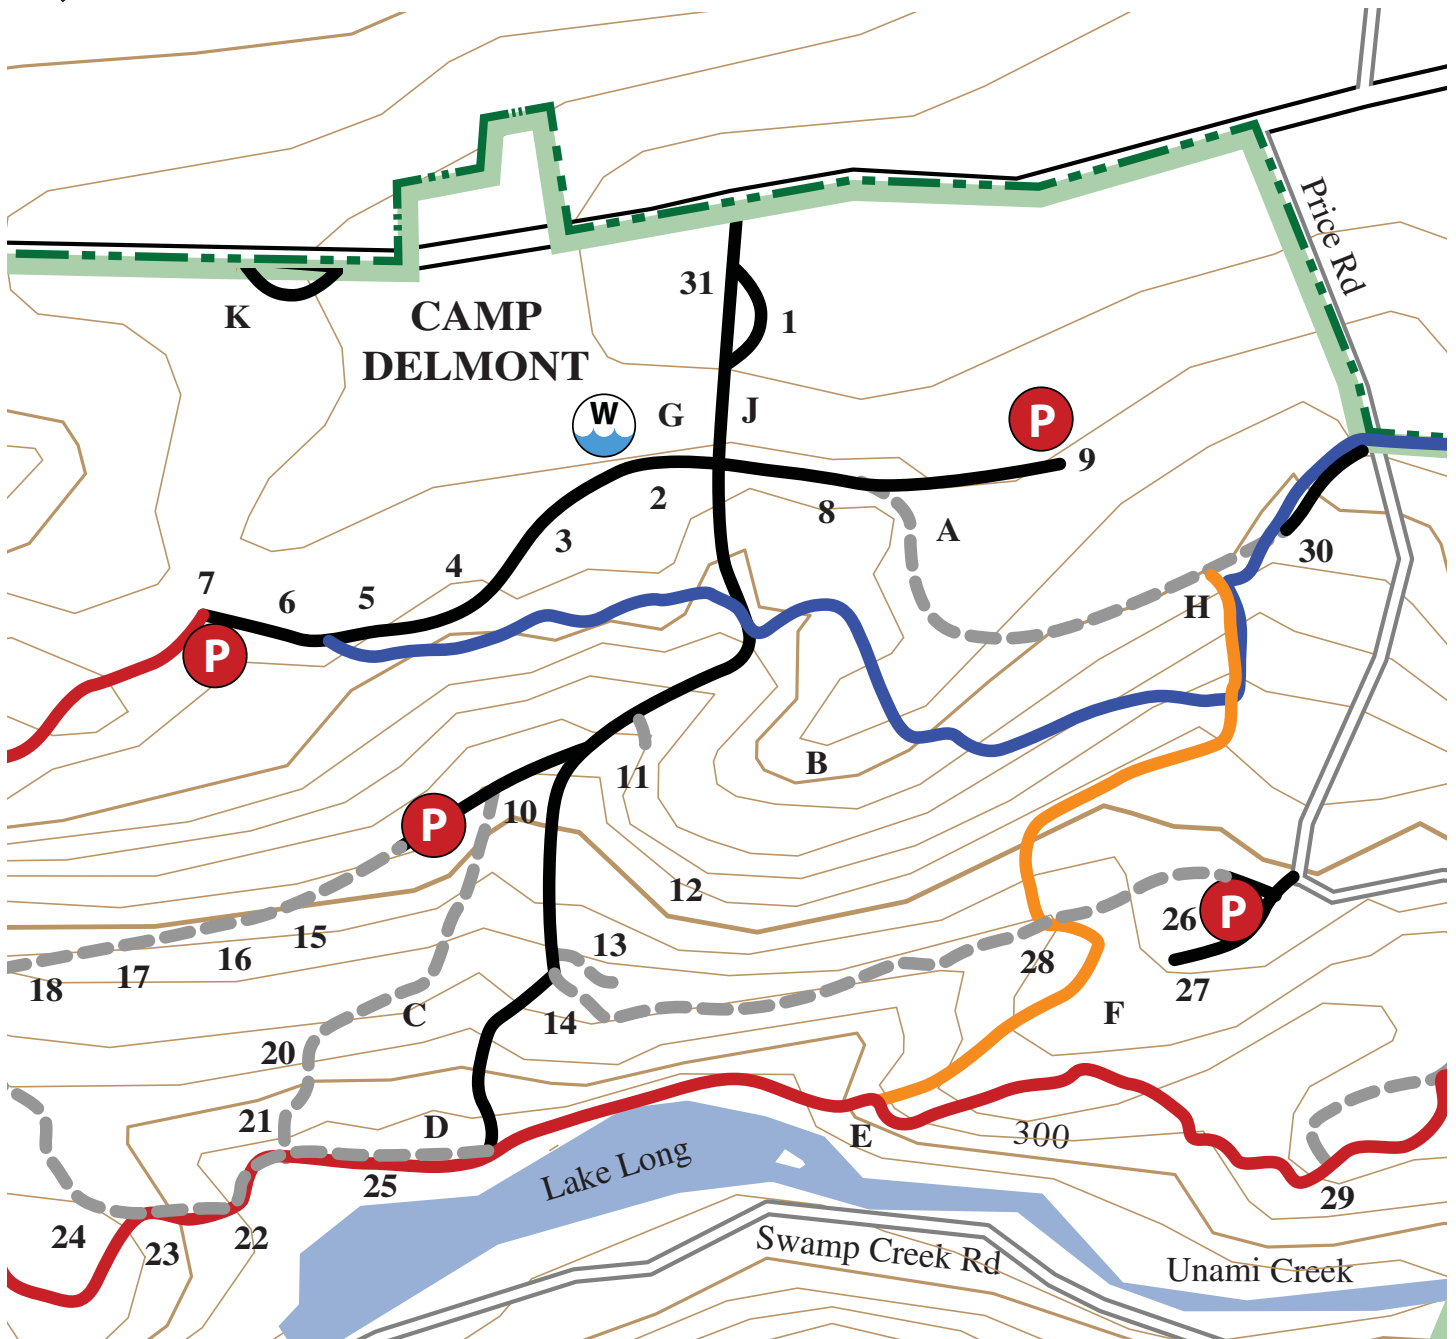

Musser Scout Reservation Maps: Camp Delmont and Nelson Training Center

LEGEND

	Roads		Streams / Rivers / Lakes
	Access Trails		Roads
	Reservation Boundary		Parking
	Intermediate Contour		Water
	500 Index Contour		

TRAILS

	Red
	Orange
	Yellow
	Blue

Camping Locations

Campmaster Cabin	D-2	Woods Lane Cabin	D-8	Spaid Lodge	D-28
Dan Beard Cabin	D-3	Nelson Training Center	D-9	Castle Rock Cabin	D-30
West Campsite	D-4	Schweiker Lodge	D-11	Stag/Gilwell Field	D-A
Phillips Campsite	D-5	OA Lean To's	D-12	Ely Field	D-K
Boyce Campsite	D-6	Pioneer Lodge	D-26		

Musser Scout Reservation Maps: Camp Garrison and Camp Hart

Camping Locations

Fort	G-2
Castle	G-3
Native American Village	G-4
Ship	G-5
Perry Long Cabin	H-2
Cozy Cabin	H-3
Health /Campmaster	H-4
Hart Staff Site	H-5
Korman Lodge	H-7
Gold Stag Campsite & Cabin	H-9
Pheasant Campsite	H-10
Turkey Campsite	H-12
Green Turtle Campsite & Cabin	H-13
Red Fox Campsite & Cabin	H-14
Yeallow Bear Campsite & Cabin	H-15
Dick Smith Campsite & Cabin	H-16
Owl Campsite	H-17
Hawk Campsite	H-18
Family Field	H-O

Boy Scouts of America, Cradle of Liberty Council