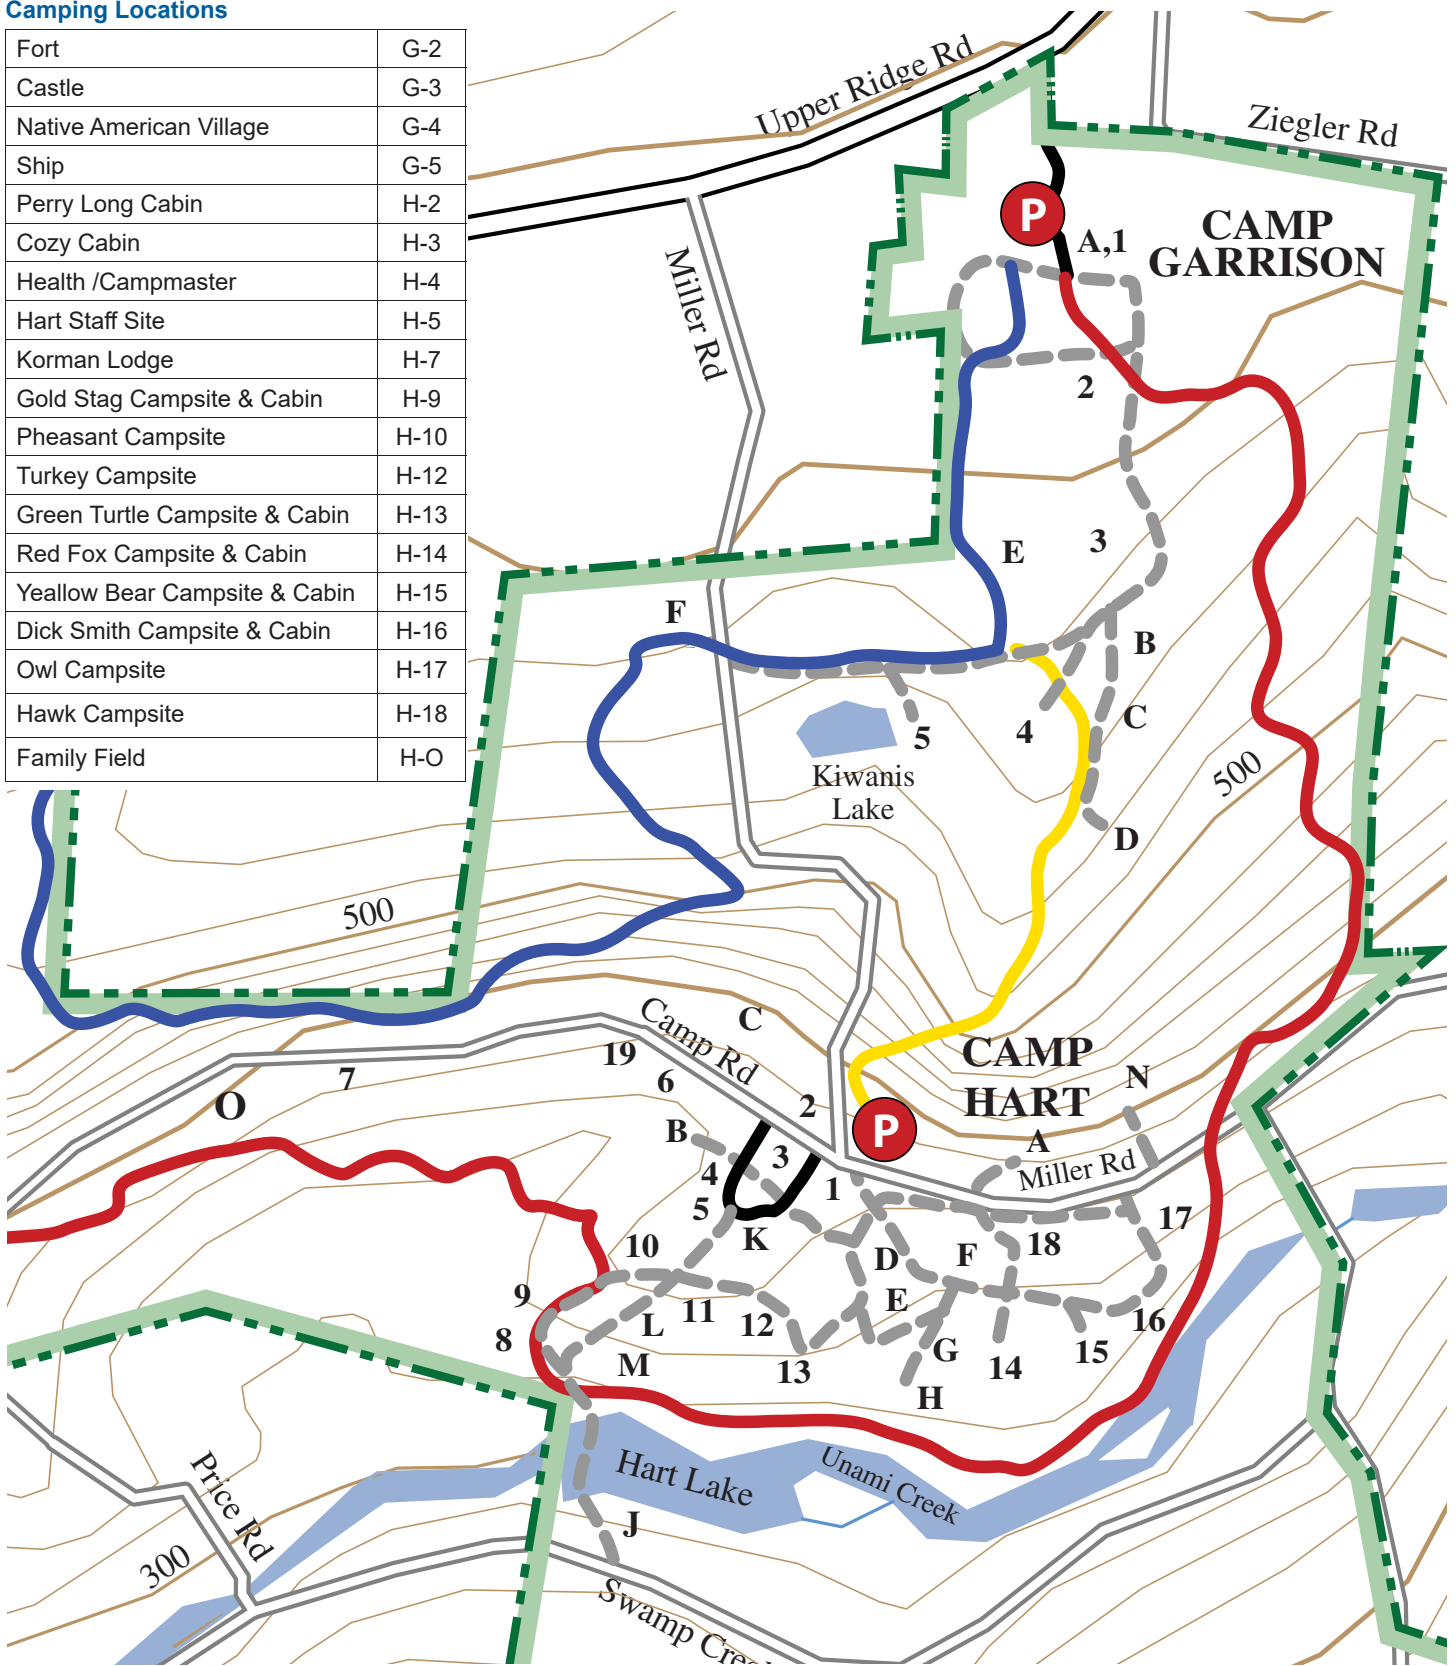

Musser Scout Reservation Maps: Camp Delmont and Nelson Training Center

LEGEND

	Roads		Streams / Rivers / Lakes
	Access Trails		Roads
	Reservation Boundary		Parking
	Intermediate Contour		Water
	500 Index Contour		

TRAILS

	Red
	Orange
	Yellow
	Blue

Camping Locations

Campmaster Cabin	D-2	Woods Lane Cabin	D-8	Spaid Lodge	D-28
Dan Beard Cabin	D-3	Nelson Training Center	D-9	Castle Rock Cabin	D-30
West Campsite	D-4	Schweiker Lodge	D-11	Stag/Gilwell Field	D-A
Phillips Campsite	D-5	OA Lean To's	D-12	Ely Field	D-K
Boyce Campsite	D-6	Pioneer Lodge	D-26		

Musser Scout Reservation Maps: Camp Garrison and Camp Hart

Camping Locations

Fort	G-2
Castle	G-3
Native American Village	G-4
Ship	G-5
Perry Long Cabin	H-2
Cozy Cabin	H-3
Health /Campmaster	H-4
Hart Staff Site	H-5
Korman Lodge	H-7
Gold Stag Campsite & Cabin	H-9
Pheasant Campsite	H-10
Turkey Campsite	H-12
Green Turtle Campsite & Cabin	H-13
Red Fox Campsite & Cabin	H-14
Yeallow Bear Campsite & Cabin	H-15
Dick Smith Campsite & Cabin	H-16
Owl Campsite	H-17
Hawk Campsite	H-18
Family Field	H-O